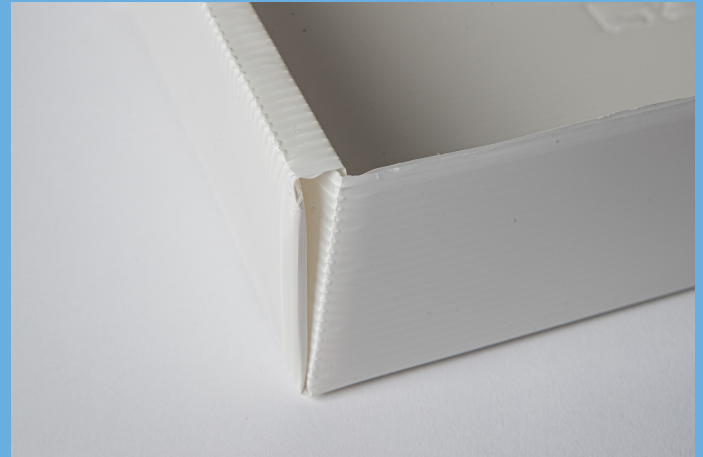

10kg leakproof box

Product codes | G7681 & G7680

Box specifications

498 x 330 x 97

462 x 310 x 95

280g

13.6L

| | Base | Lid |
|--------------|--------------------------|----------------|
| Product code | G7681 | G7680 |
| Design | Hand erect fold over end | 4 corner glued |
| Grade | 3.8/450gsm | 2.2/300gsm |