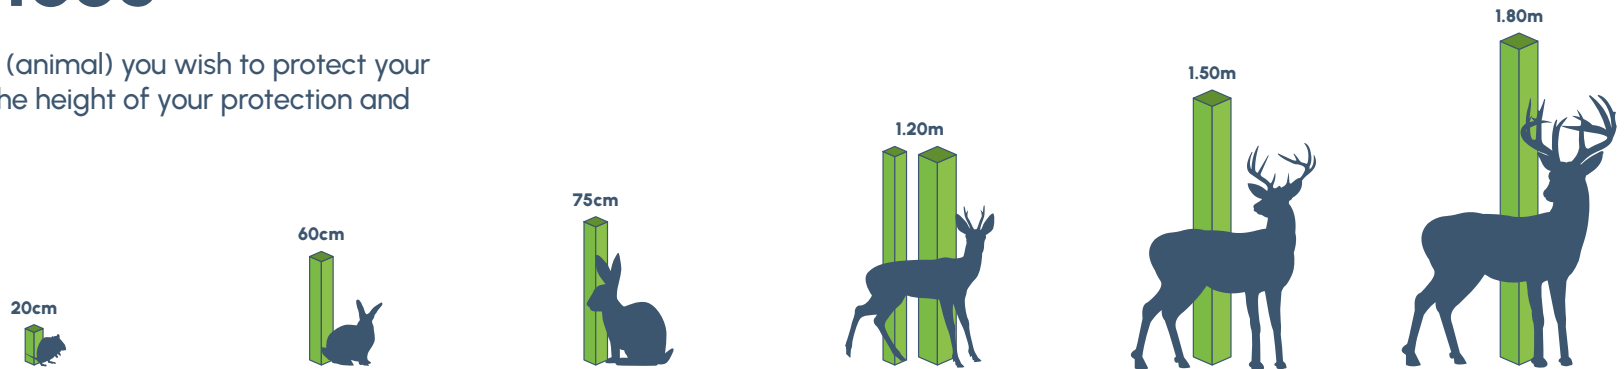

Range choices

Identify which damaging agent (animal) you wish to protect your plants from. This will influence the height of your protection and the wooden stake to support it.

Protecting against:	Vole	Rabbit	Hare	Muntjac / Roe Deer	Fallow Deer	Red Deer
Minimum height of tube for protection	20cm	60cm	75cm	1.20m	1.50m	1.80m
Height of supporting stake*	Not required	75cm	90cm	1.20m or 1.35m	1.50m	1.80m
Diameter type	N/A	Standard	Standard	Standard or Standard Plus	Standard Plus	Standard Plus

*It is advisable to use a longer stake for sandier, lighter soils.

 Defender+ Tree Shelter available sizes